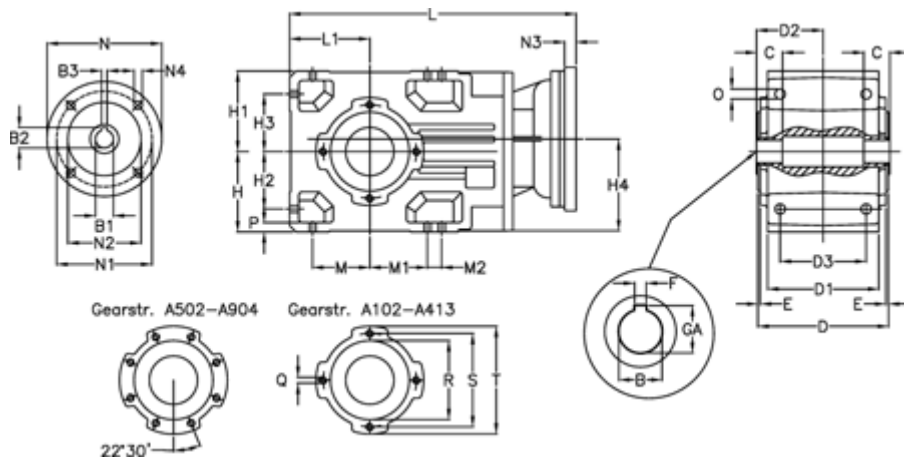

Article number: 29600210923225

Description: Bevel helical gearbox
A203UH30-109,2-P71B5

Measures

B = 30	D3 = 90	H3 = 60.0	N1 = 130	S = 115
B1 = 14	Description = A203UH30-xx-P71 B5	H4 = 93.0	N2 = 110	T = 140
B2 = 16.3	E = 3.0	L = 361.5	N3 = 0	
B3 = 5	F = 8	L1 = 80	N4 = M8x16	
C = 22	GA = 33.3	M = 60.0	O = 9.5	
D = 136	H = 80	M1 = 60.0	P = 9	
D1 = 110	H1 = 80	M2 = 0	Q = M8x15	
D2 = 70.0	H2 = 60.0	N = 160	R = 95	